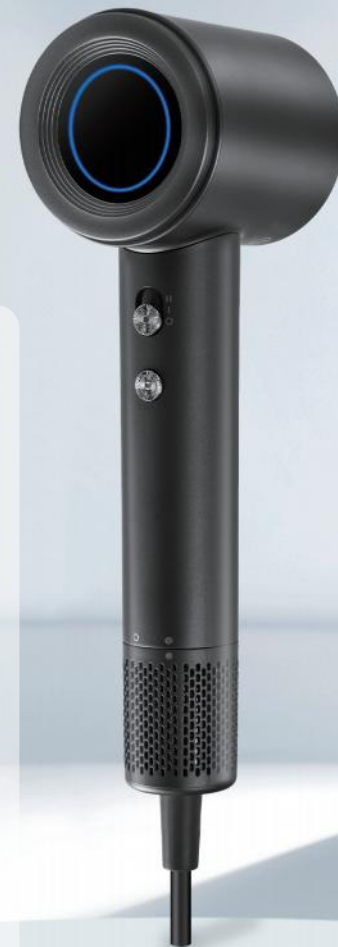

Creade

High Speed Hair Dryer

F1

Plastic Storage Box

Leather Like Surface
Waterproof, scratch-resistant
and easy to clean.

Three Color Light Display

Natural wind:
blue light, 13.5-17.5m/s
Warm wind:
yellow light, 15.5-19m/s, 55 C
Hot wind:
red light, 16.5-22m/s, 85 C

Wall Mounted Holder

Anti-theft design
for your hotels.

Magnetic Wall Mounted Holder

Convenient storage,
strong adsorption,
drill-free design.

SPEED SETTING

Low || High

2 x 3 = 6
SPEED TEMP CHOICES

HEAT SETTINGS

○ Hot ○ Warm ○ Room Temp

Creade

High Speed Hair Dryer

F1

110000rpm
Self-developed motor

200 million negative ions
Keep your hair smooth

22M/S
Wind Speed

100 Times/s
NTC Temperature Control

59dB
Low Noise

386g
Light weight

1600 Hours
Life Time

1600W
Power

Cooperated with Hotel Projects:

- 【IHG】 InterContinental Shanghai World Expo Hotel
- 【IHG】 InterContinental Hangzhou
- 【IHG】 Crowne Plaza Fuzhou Rongqiao
- 【IHG】 Crowne Plaza Quanzhou Riverside
- 【IHG】 Crowne Plaza Tianjin Rongqiao
- 【Hyatt】 Regency Changshu Kuncheng Lake
- 【Accor】 Pullman Jinhua
- 【Accor】 Pullman Shanghai Zhongxing Hotel
- 【Accor】 Pullman Fuzhou Taihe Hotel
- 【Accor】 Fairmont Sanya Haitang Bay
- 【Hilton】 DoubleTree by Hilton Ya'an
- 【Marriott】 MARQUIS Shanghai City Centre
- 【Marriott】 Courtyard By Marriott Xi'an North
- 【Marriott】 Four Points by Sheraton Dunhuang
- 【Marriott】 Fairfield by Marriott Xi'an Yanta
- 【Wyndham】 Wyndham Hotels & Resorts Huaihua
- 【Shangri-La】 Shangri-La Hotel Nanjing
- 【Shangri-La】 Shangri-La Hotel Hefei
- 【WANDA JIN】 Hotels & Resorts